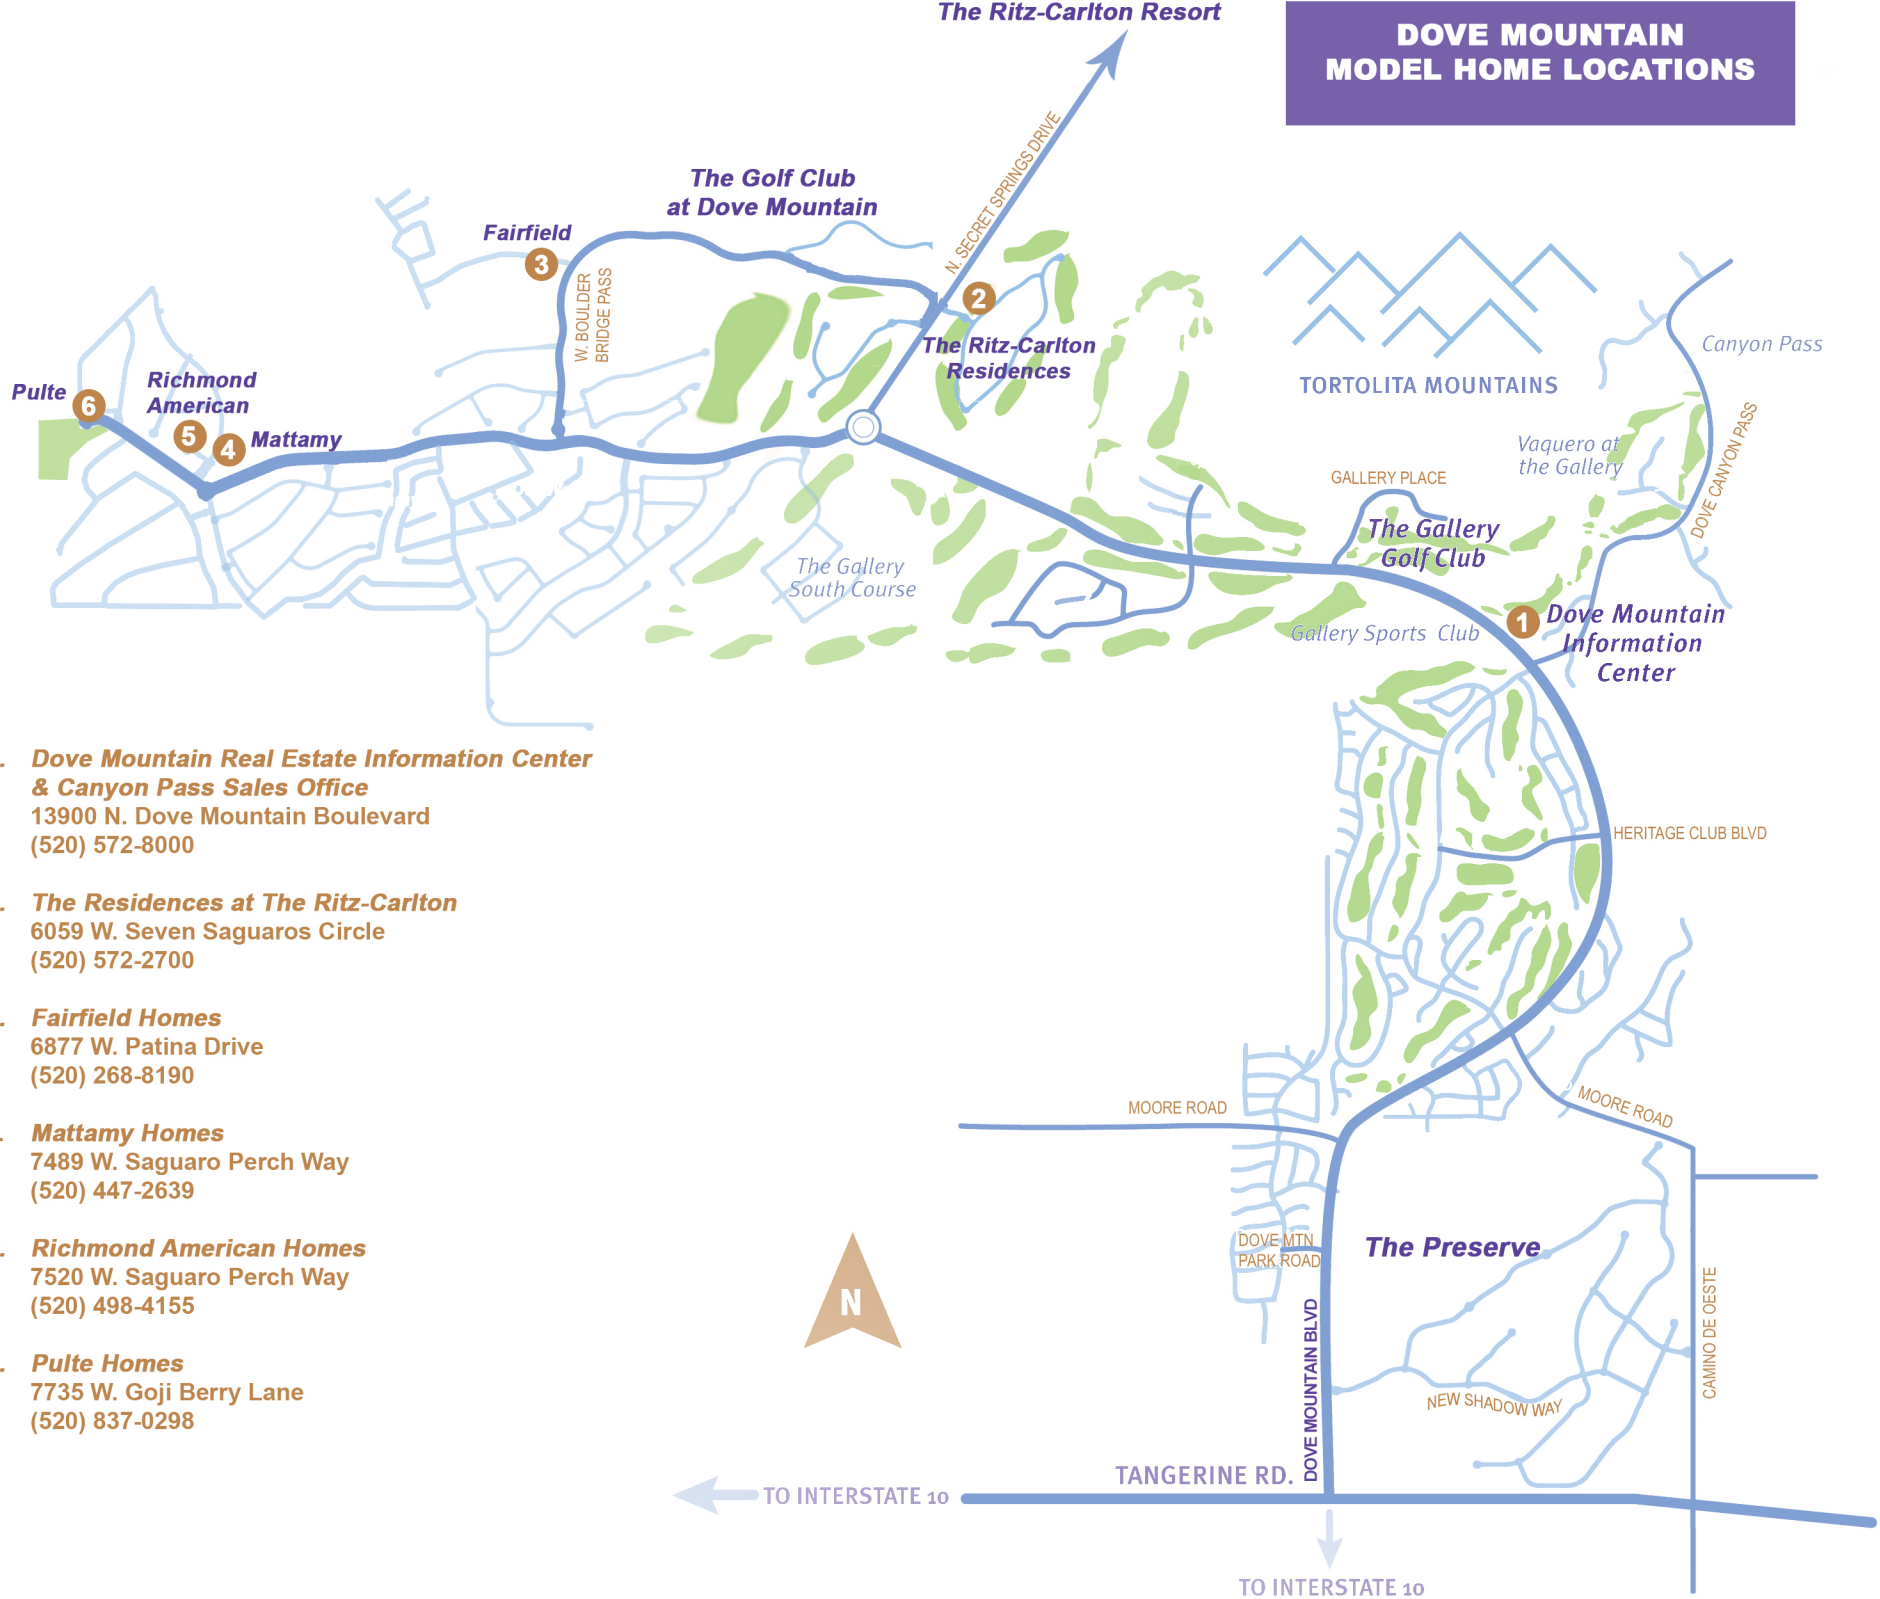

DOVE MOUNTAIN MODEL HOME LOCATIONS

1. **Dove Mountain Real Estate Information Center & Canyon Pass Sales Office**
13900 N. Dove Mountain Boulevard
(520) 572-8000
2. **The Residences at The Ritz-Carlton**
6059 W. Seven Saguaros Circle
(520) 572-2700
3. **Fairfield Homes**
6877 W. Patina Drive
(520) 268-8190
4. **Mattamy Homes**
7489 W. Saguaro Perch Way
(520) 447-2639
5. **Richmond American Homes**
7520 W. Saguaro Perch Way
(520) 498-4155
6. **Pulte Homes**
7735 W. Goji Berry Lane
(520) 837-0298